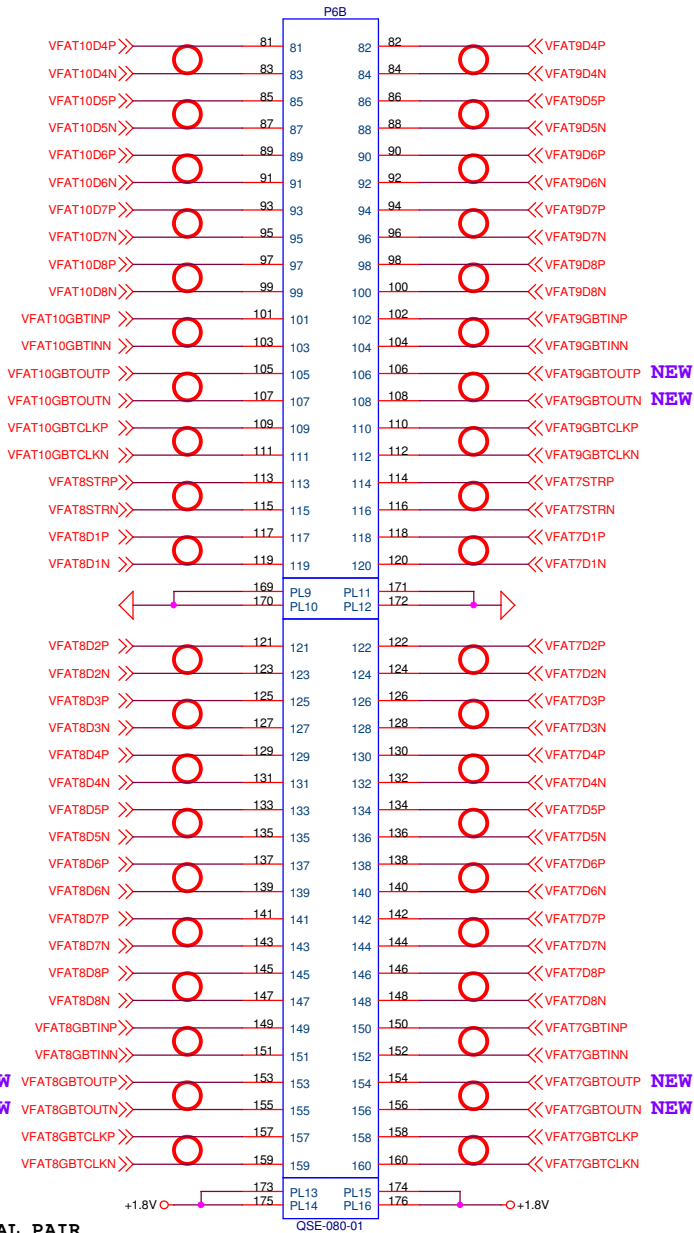

QSE-080-01

DIFFERENTIAL PAIR

NEW  
NEW

NEW  
NEW

QSE-080-01

Title		
GEB CONNECTOR P6		
Size	Document Number	Rev
B	<Doc>	2.0
Date:	Thursday, October 10, 2019	Sheet 12 of 12